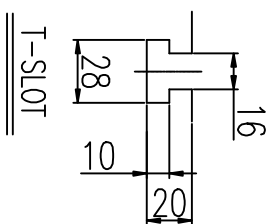

SHANK HOLE

T-SLOT

APPRO BY	--	MATERIAL	--	수량	SORESS-0089(S)
CHECK BY	--	SCALE	1/1	ASSY NAME	LAYOUT DRAWING
DRAWN BY	Design Dept.	DATE	--	DWGNO	--

 (주) 소레스 엔지니어링 & 머신러리 CO., LTD